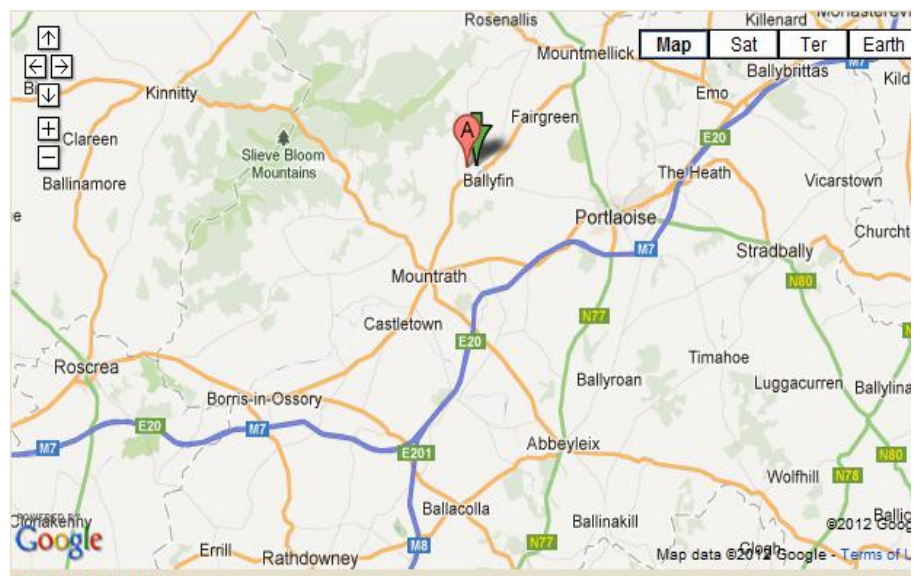

Press the intercom at the gate for reception. (approx driving time from Dublin Airport 1hr 30 min)

Directions from Shannon Airport

On leaving Shannon Airport, at roundabout take the 1st exit onto the N19 signposted Galway. At next roundabout take the 2nd exit onto the N19 signposted Limerick/Galway. Follow signs for N18 signposted Limerick. At junction 4 continue forward onto the N18 signposted Limerick East Toll. Go through N18 Toll Plaza and onto Limerick Tunnel. At Junction 1 continue forward onto the M7 motorway signposted Dublin.

Continue eastbound on the M7 motorway and leave motorway at Junction 18 signposted Mountrath. Follow the R445 road to Mountrath. On entering Mountrath turn right at the traffic lights signposted Mountmellick and continue along this road. After 6 kms you will reach the exit gate of Ballyfin on the left (large black iron gates), continue past the exit gates and the perimeter wall of Ballyfin will be on your left. Continue for 2 kms and then Ballyfin entrance gate is on the left hand side. (the entrance is on a sharp bend, after a long straight in the road so be careful as you may drive past)

Press the intercom at the gate for reception. (approx driving time from Shannon Airport 1hr 45 min)

Ballyfin Demesne
Ballyfin, County Laois, Ireland

tel: +353 (0)5787 55866
fax: +353 (0)5787 55883
info@ballyfin.com
www.ballyfin.com