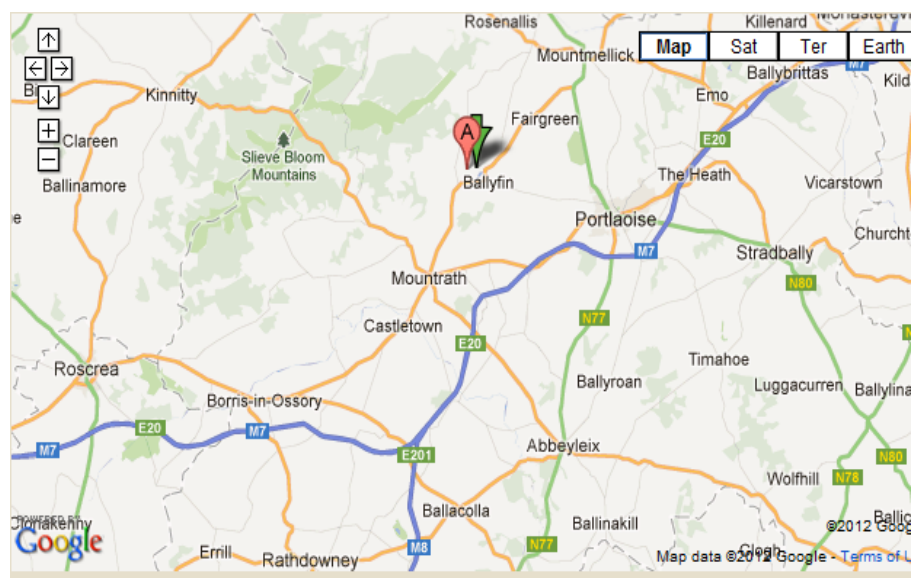

Press the intercom at the gate for reception. (approx driving time from Dublin Airport 1hr 30 min)

Directions from Shannon Airport

On leaving Shannon Airport, at roundabout take the 1st exit onto the N19 signposted Galway. At next roundabout take the 2nd exit onto the N19 signposted Limerick/Galway. Follow signs for N18 signposted Limerick. At junction 4 continue forward onto the N18 signposted Limerick East Toll. Go through N18 Toll Plaza and onto Limerick Tunnel. At Junction 1 continue forward onto the M7 motorway signposted Dublin.

Continue eastbound on the M7 motorway and leave motorway at Junction 18 signposted Mountrath. Follow the R445 road to Mountrath. On entering Mountrath turn right at the traffic lights signposted Mountmellick and continue along this road. After 6 kms you will reach the exit gate of Ballyfin on the left (large black iron gates), continue past the exit gates and the perimeter wall of Ballyfin will be on your left. Continue for 2 kms and then Ballyfin entrance gate is on the left hand side. (the entrance is on a sharp bend, after a long straight in the road so be careful as you may drive past)

Press the intercom at the gate for reception. (approx driving time from Shannon Airport 1hr 45 min)

Ballyfin Demesne
Ballyfin, County Laois, Ireland

tel: +353 (0)5787 55866
fax: +353 (0)5787 55883
info@ballyfin.com
www.ballyfin.com